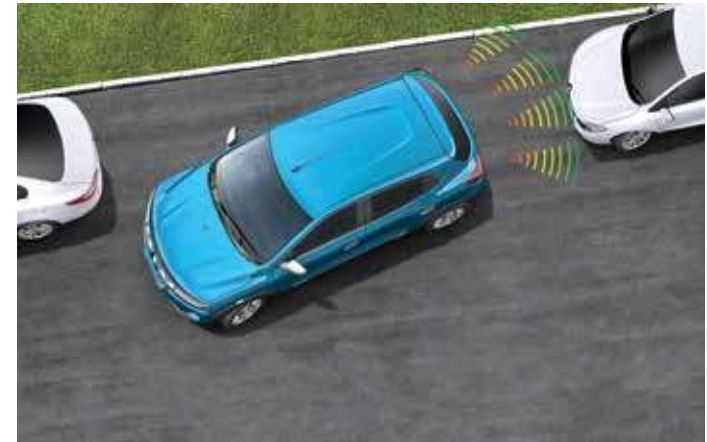

safety above all

The Renault Kwid comes powered with a 1.0 litre SCe engine that makes driving smooth and engaging. The high-tech engine has been carefully crafted to deliver power, acceleration and great fuel efficiency from only 4.4L/100km*.

The high ground clearance further accentuates the SUV stance of the New Kwid.

When it comes to safety there are no half-measures.

New Renault Kwid is well equipped, with front disc brakes, ABS & EBD to ensure a safe drive in all weather conditions and on different road surfaces.

Passive safety features like Pro-Sense seat belts, dual airbags, reverse parking sensors and central locking system gives you the assurance of safety throughout your journey.

* Fuel consumption and CO₂ emissions are certified using a standard, regulated method.